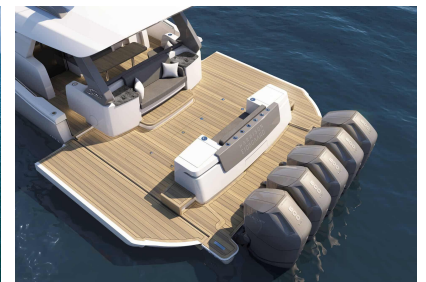

Scout 67 LX Series

Priced from $POA

Disclaimer

Our company offers the details of this vessel in good faith but cannot guarantee or warrant the accuracy of this information nor warrant the condition of the vessel. A buyer should instruct his agents and/or surveyors to investigate such details buyer desires validated. This vessel is offered subject to prior sale, price change or withdrawal without notice.